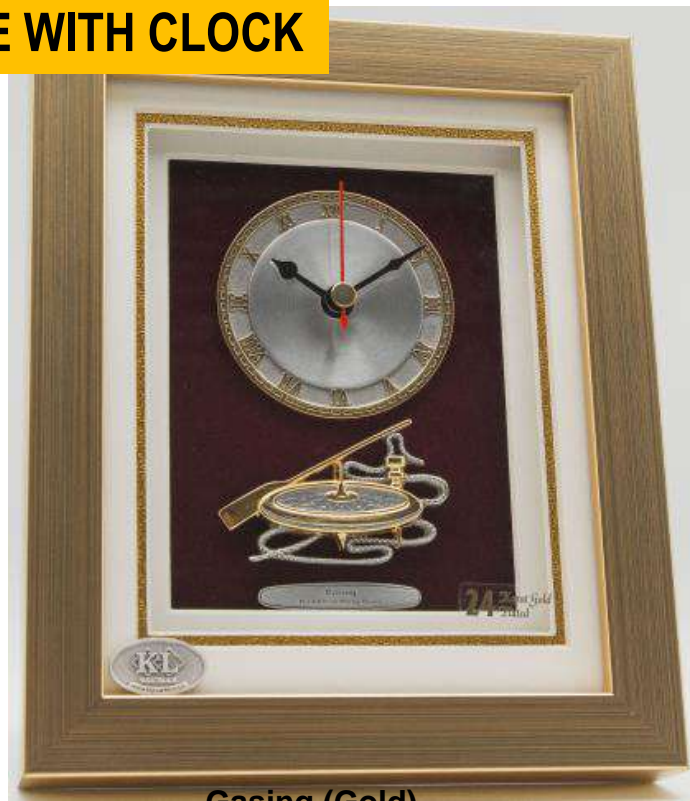

Tepak Sireh
Code : 695
Size : 152mm x 203mm x 44.5mm
RM322.00

Tepak Sireh (Gold)
Code : 695G
Size : 152mm x 203mm x 44.5mm
RM406.00

GOLD FRAME WITH CLOCK

Gasing (Gold)
Code : 696G
Size : 152mm x 203mm x 44.5mm
RM406.00