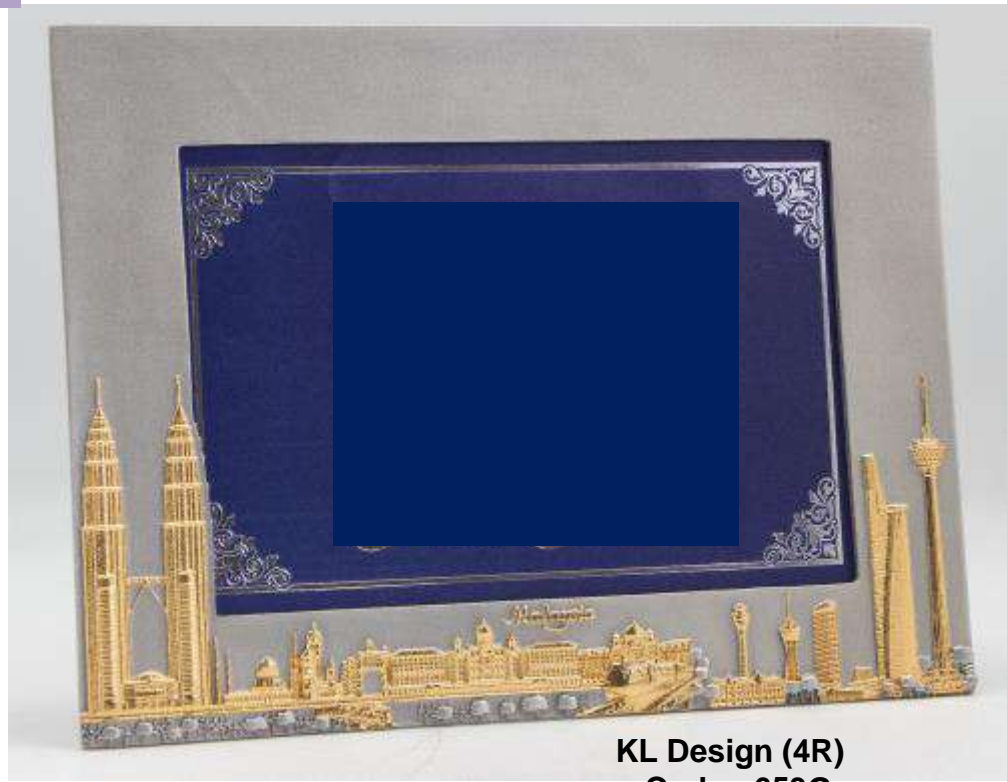

PHOTO FRAME

KL Design (4R)
Code : 653G
Size : 183mm x 138mm x 15mm
RM308.00