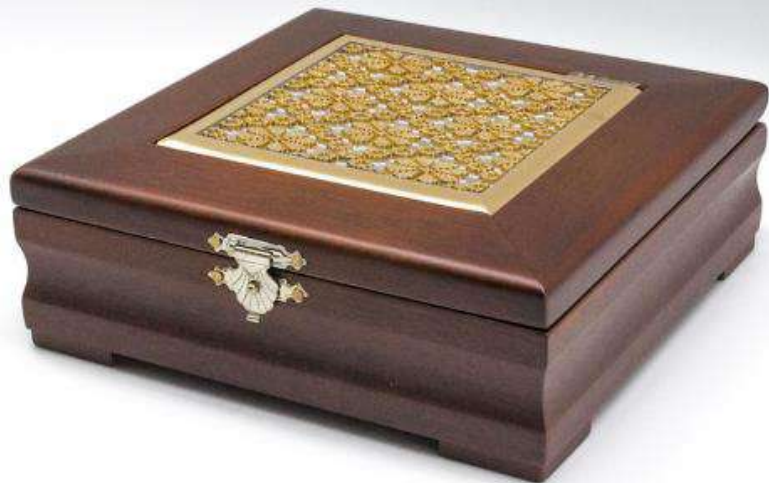

Pewter Songket Wood Box with Songket Card Holder
Code : 496
Size : 178mm x 178mm x 60mm
RM560.00

Pewter Songket Wood Box with KL Design
Code : 497
Size : 178mm x 178mm x 60mm
RM560.00

Pewter Songket Wood Box with 24 karat Gold Plating & Card Holder)
Code : 498
Size : 178mm x 178mm x 60mm
RM770.00