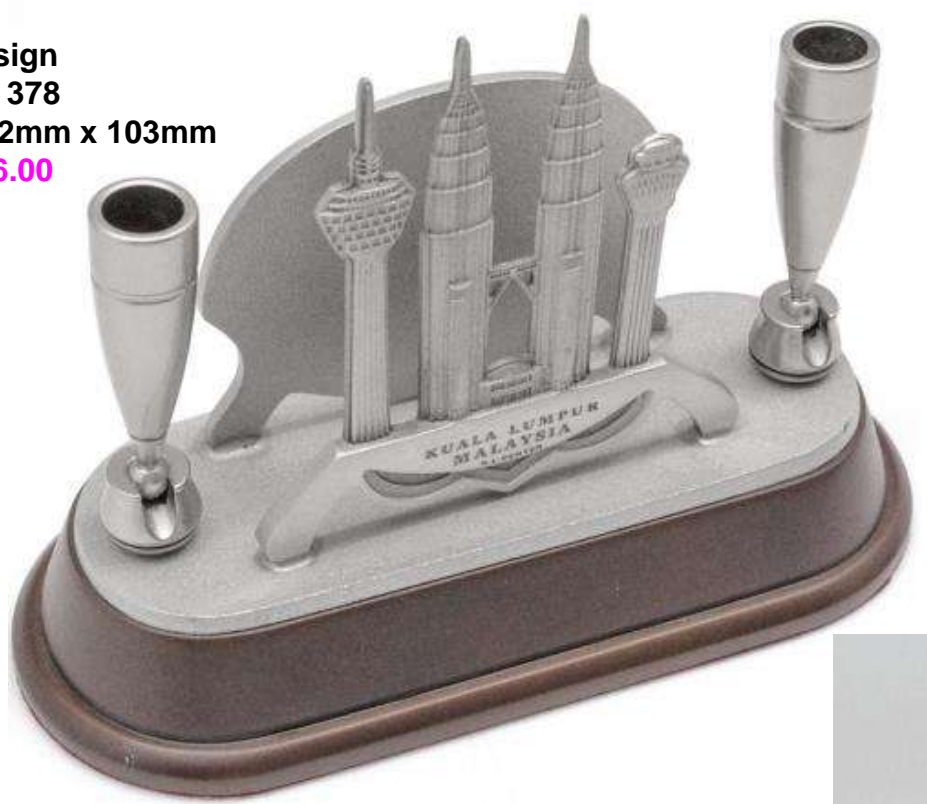

CARD & PEN HOLDER

KL Design
Code : 378
Size : 141mm x 62mm x 103mm
RM196.00