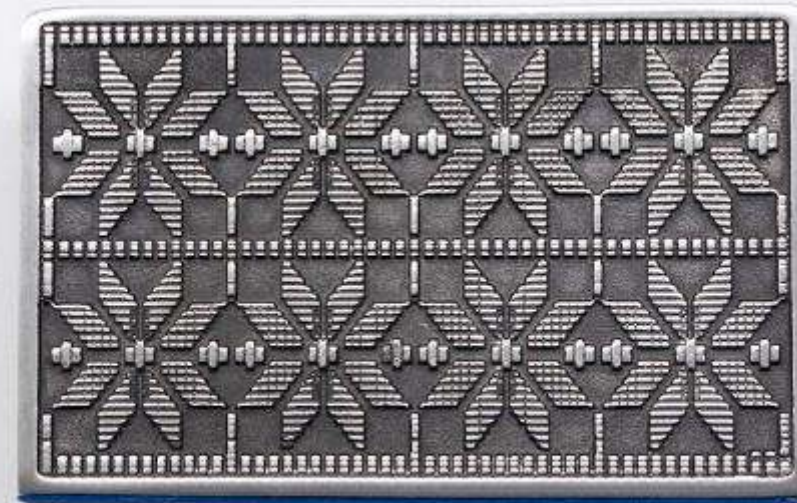

CARD HOLDER

Keris & Tengkolok
Code : 436
Size : 90mm x 28mm x
RM126.00

Wau Bulan
Code : 437
Size : 90mm x 28mm x 51mm
RM126.00

Twin Towers (Gold)
Code : 478G
Size : 86mm x 35mm x 102mm
RM210.00

Twin Towers
Code : 478
Size : 86mm x 35mm x 102mm
RM126.00