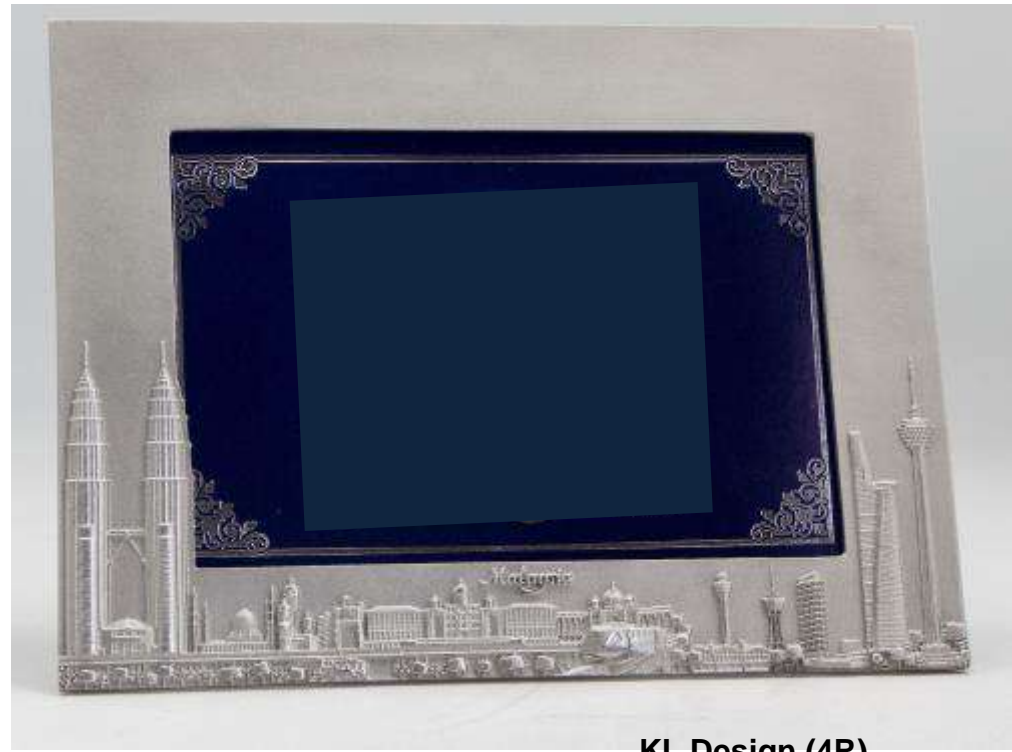

Tepak Sireh (4R) (Gold)
Code : 615G
Size : 193mm x 139mm x 15mm
RM252.00

Tepak Sireh (4R)
Code : 615
Size : 193mm x 139mm x 15mm
RM196.00

PHOTO FRAME

KL Design (4R)
Code : 653G
Size : 183mm x 138mm x 15mm
RM308.00