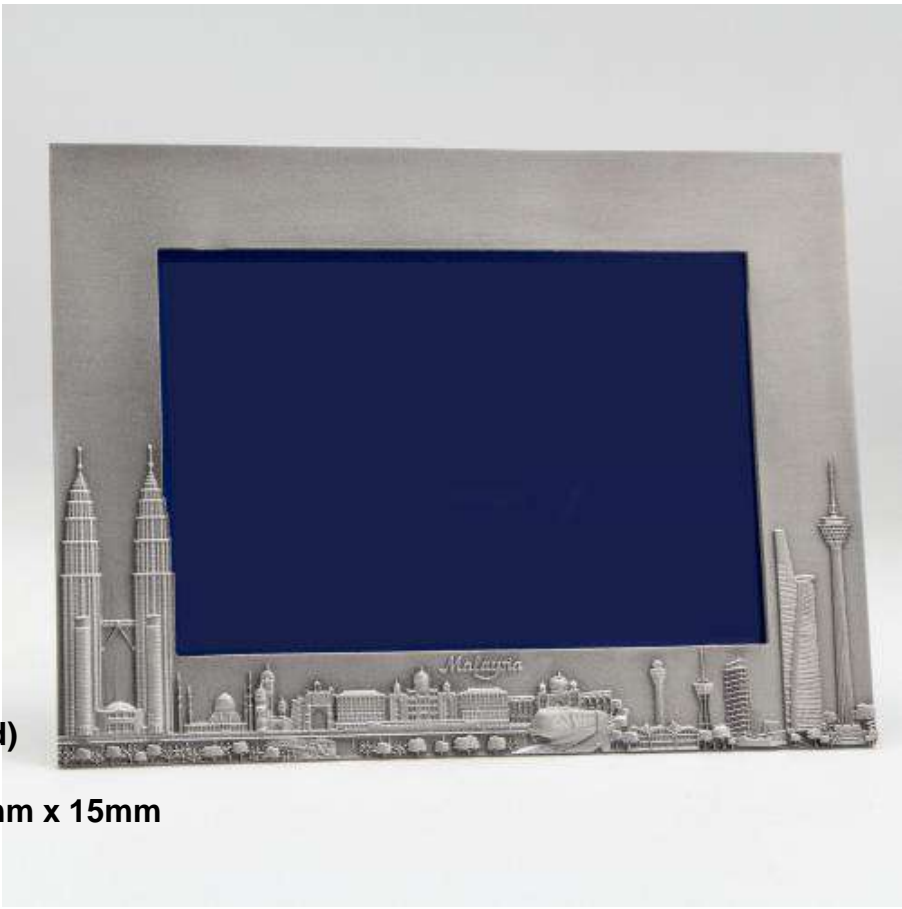

KL Design (5R) (Gold)
Code : 596G
Size : 205mm x 155mm x 15mm
RM392.00