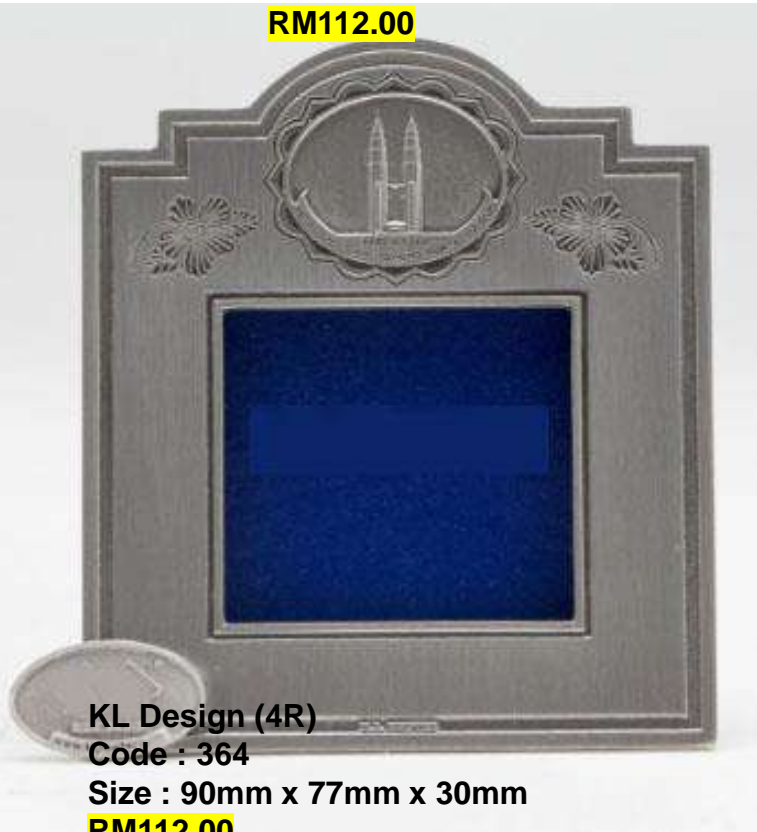

PHOTO FRAME

Visit Malaysia (Mini)
Code : 231
Size : 77mm x 30mm x 90mm
RM112.00

KL Design (Mini)
Code : 258
Size : 77mm x 90mm x 30mm
RM112.00

KL Design (Wood) (Mini)
Code : 329
Size : 90mm x 77mm x 30mm
RM112.00