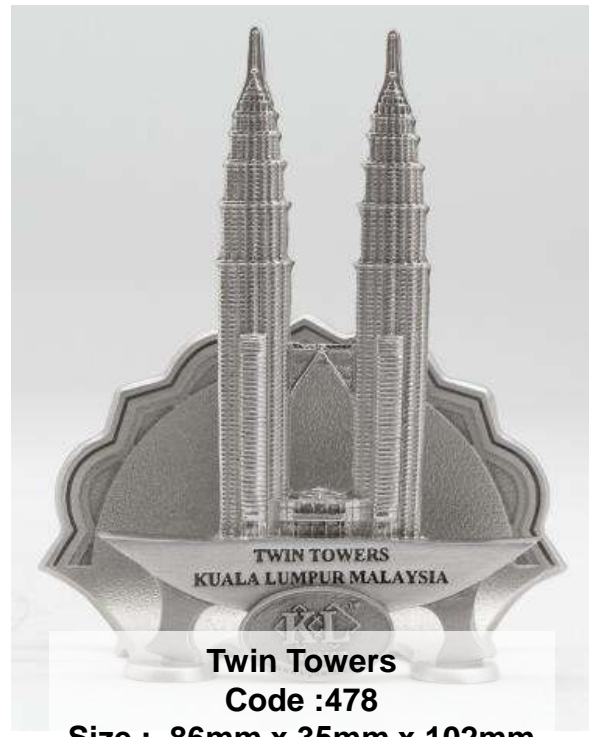

Twin Towers (Gold) (Wood)
Code : 400G
Size : 108mm x 37mm x 151mm
RM336.00

Twin Towers (Wood)
Code : 400
Size : 108mm x 37mm x 151mm
RM224.00

Twin Towers (Gold) (M)
Code : 473G
Size : 80mm x 28mm x 103mm
RM182.00

Twin Towers (Gold)
Code : 478G
Size : 86mm x 35mm x 102mm
RM210.00

Twin Towers
Code : 478
Size : 86mm x 35mm x 102mm
RM126.00